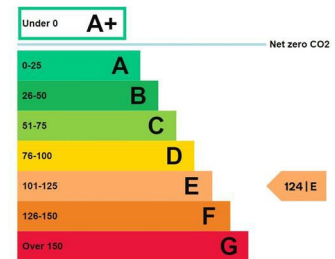

Energy Efficiency Graph

Viewing

Please call our Commercial Department on (01474) 369368 or Email: commercial@sealeys.co.uk if you would like to arrange a viewing for this property or require further information.

Sealeys Walker Jarvis
184 Parrock Street
Gravesend
Kent
DA12 1EN
www.sealeys.co.uk

Agents Note: Whilst every care has been taken to prepare these marketing particulars, they are for guidance purposes only. These details, description and measurements do not form part of a contract and whilst every effort has been made to ensure accuracy this cannot be guaranteed. Interested parties must satisfy themselves by inspection or otherwise as to the correctness of them. Floor plans are not to scale and are for illustration purposes only. Any equipment, fixtures and fittings or any item referred to have not been tested unless specifically stated.